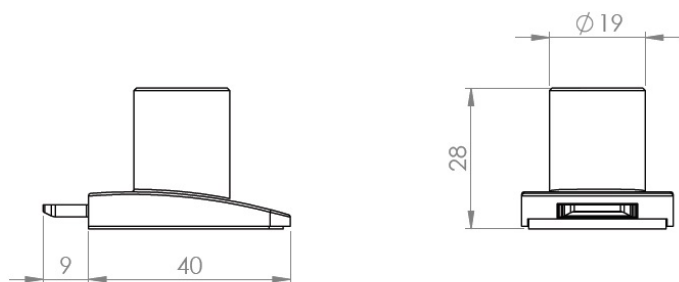

PRODUCT SHEET

Description:

Glass Door Lock "Square-U-See",F/Single D. CPL,MIC #J11, W/ SISO Oval Metal Key, 400 KD

Item number:

14.09.608-0

Units	Box	Carton	HS Code	Barcode
Pcs.		240	8301300000	 5704866494090