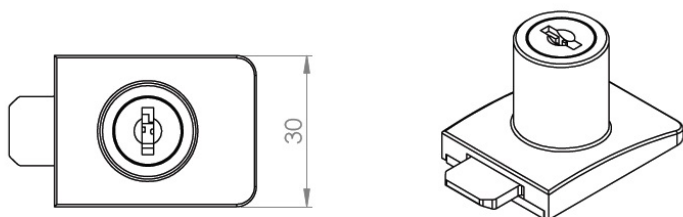

PRODUCT SHEET

Description:

Glass Door Lock "Square-U-See",F/Single D. CPL,MIC #J11, W/ SISO Oval Metal Key, 400 KD

Item number:

14.09.608-0

Units	Box	Carton	HS Code	Barcode
Pcs.		240	8301300000	 5704866494090